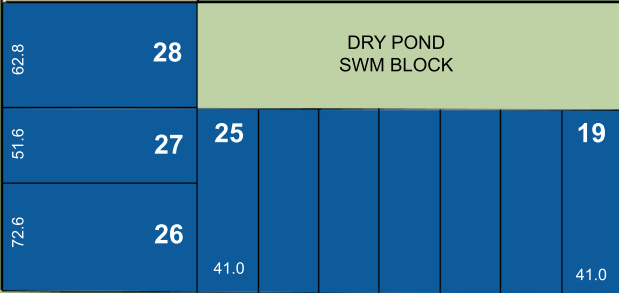

QUEENS LINE

Existing Residential

HARPER STREET

Existing Residential

Solar Panel Fields

SITE PLAN IS ARTIST'S CONCEPT. LOT DIMENSIONS ARE APPROXIMATE AND DEPEND ON THE FINAL SURVEY. LANDSCAPE AREAS ARE CONCEPTS ONLY AND MAY VARY FROM FINISHED LANDSCAPE. SEE SALES REPRESENTATIVE FOR MORE INFORMATION.